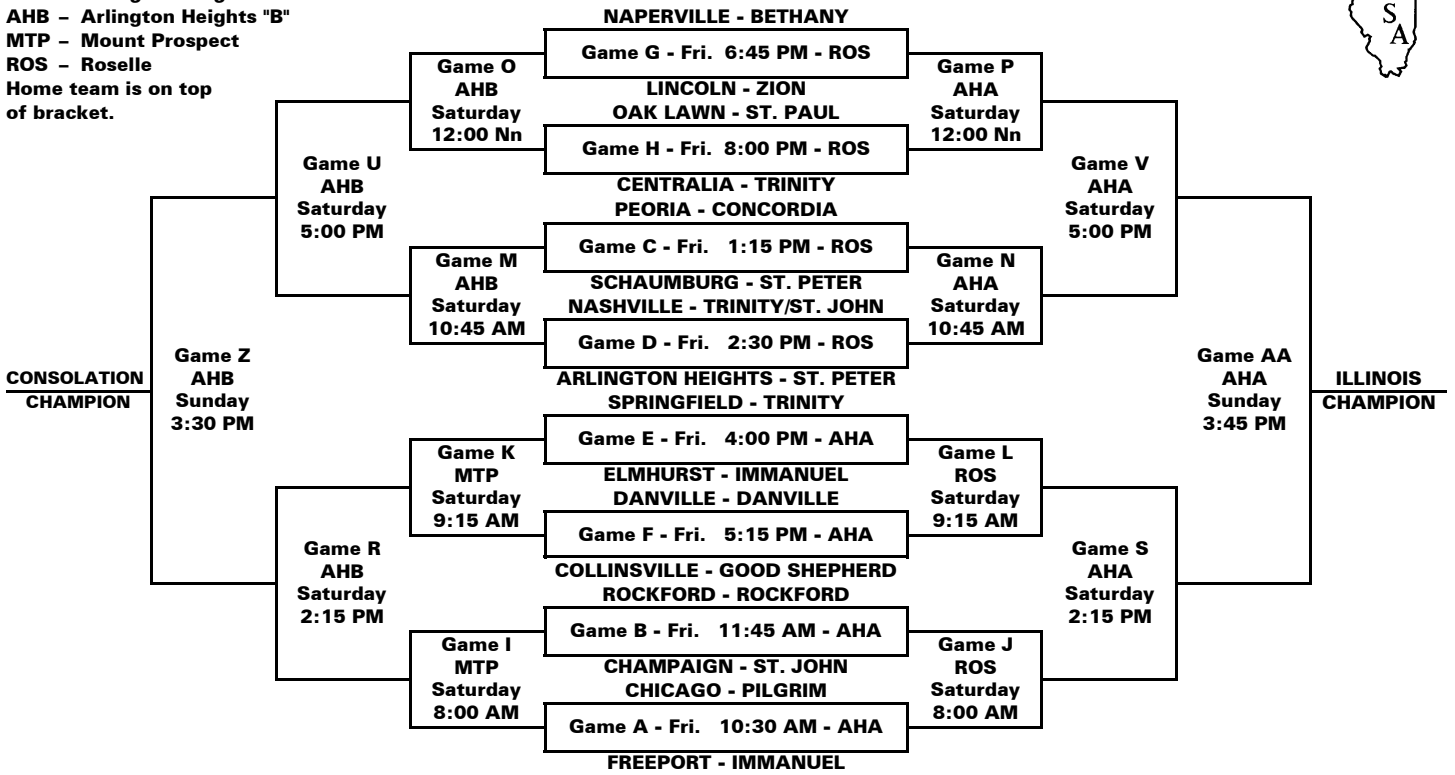

GYM CODES

AHA - Arlington Heights "A"
 AHB - Arlington Heights "B"
 MTP - Mount Prospect
 ROS - Roselle
 Home team is on top of bracket.

2003 GIRLS' STATE BASKETBALL CHAMPIONSHIP

FIFTH PLACE SEMI-FINALS

Game Q - Sat. 1:45 PM - MTP - Losers of Games J & L
 Game T - Sat. 4:30 PM - MTP - Losers of Games N & P

THIRD PLACE - Game X - Sun. 11:00 AM - AHA - Losers of Games S & V

FIFTH PLACE - Game Y - Sun. 12:30 PM - AHB - Winners of Games Q & T
SEVENTH PLACE - Game W - Sun. 9:30 AM - AHB - Losers of Games Q & T

GYM CODES

AHA - Arlington Heights "A"
 AHB - Arlington Heights "B"
 MTP - Mount Prospect
 ROS - Roselle
 Home team is on top of bracket

2003 BOYS' STATE BASKETBALL CHAMPIONSHIP

FIFTH PLACE SEMI-FINALS

Game 17 - Sat. 3:00 PM - MTP - Losers of Games 10 & 12
 Game 20 - Sat. 5:45 PM - MTP - Losers of Games 14 & 16

THIRD PLACE - Game 24 - Sun. 12:30 PM - AHA - Losers of Games 19 & 22

FIFTH PLACE - Game 25 - Sun. 2:00 PM - AHB - Winners of Games 17 & 20
SEVENTH PLACE - Game 23 - Sun. 11:00 AM - AHB - Losers of Games 17 & 20