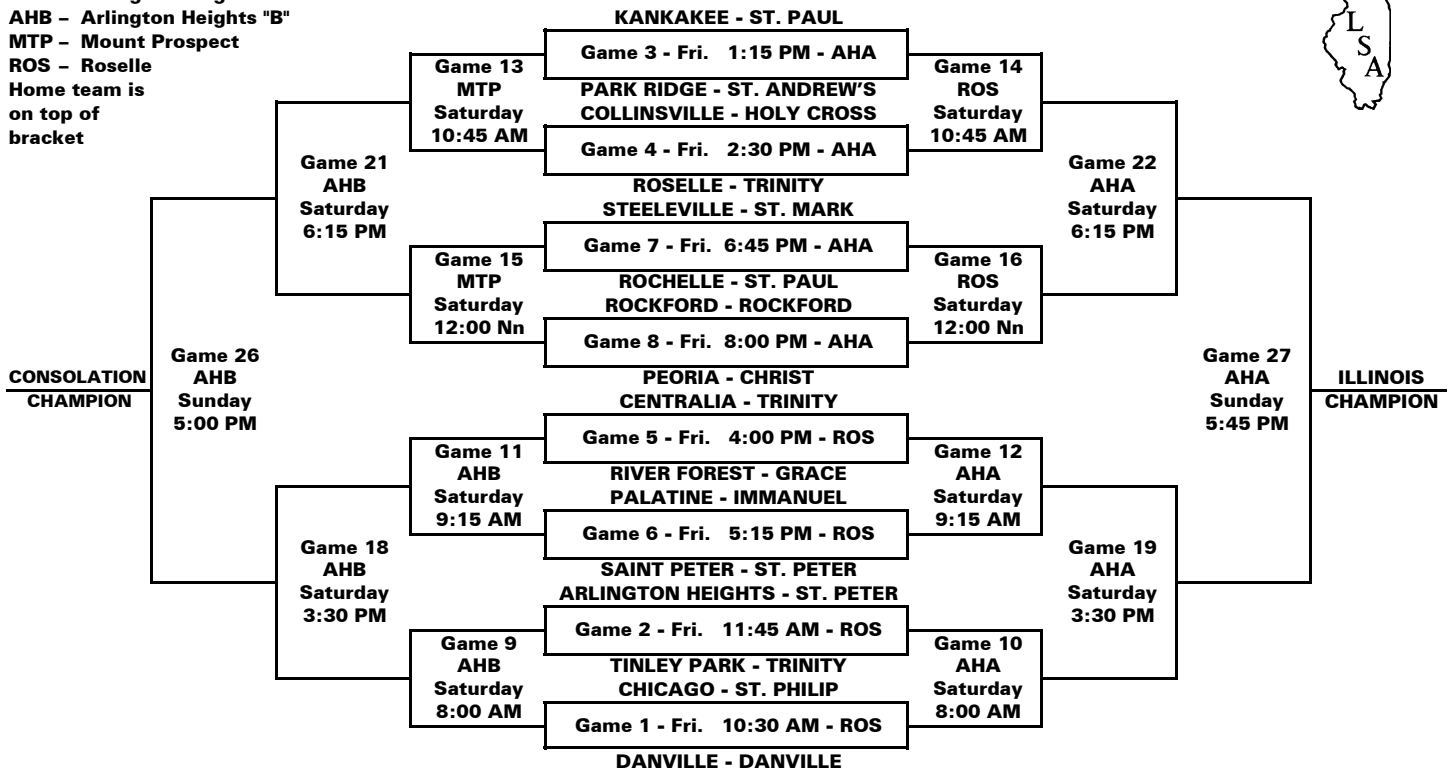

GYM CODES

AHA - Arlington Heights "A"
 AHB - Arlington Heights "B"
 MTP - Mount Prospect
 ROS - Roselle
 Home team is on top of bracket.

2003 GIRLS' STATE BASKETBALL CHAMPIONSHIP

FIFTH PLACE SEMI-FINALS

Game Q - Sat. 1:45 PM - MTP - Losers of Games J & L
 Game T - Sat. 4:30 PM - MTP - Losers of Games N & P

THIRD PLACE - Game X - Sun. 11:00 AM - AHA - Losers of Games S & V

FIFTH PLACE - Game Y - Sun. 12:30 PM - AHB - Winners of Games Q & T
SEVENTH PLACE - Game W - Sun. 9:30 AM - AHB - Losers of Games Q & T

GYM CODES

AHA - Arlington Heights "A"
 AHB - Arlington Heights "B"
 MTP - Mount Prospect
 ROS - Roselle
 Home team is on top of bracket

2003 BOYS' STATE BASKETBALL CHAMPIONSHIP

FIFTH PLACE SEMI-FINALS

Game 17 - Sat. 3:00 PM - MTP - Losers of Games 10 & 12
 Game 20 - Sat. 5:45 PM - MTP - Losers of Games 14 & 16

THIRD PLACE - Game 24 - Sun. 12:30 PM - AHA - Losers of Games 19 & 22

FIFTH PLACE - Game 25 - Sun. 2:00 PM - AHB - Winners of Games 17 & 20
SEVENTH PLACE - Game 23 - Sun. 11:00 AM - AHB - Losers of Games 17 & 20