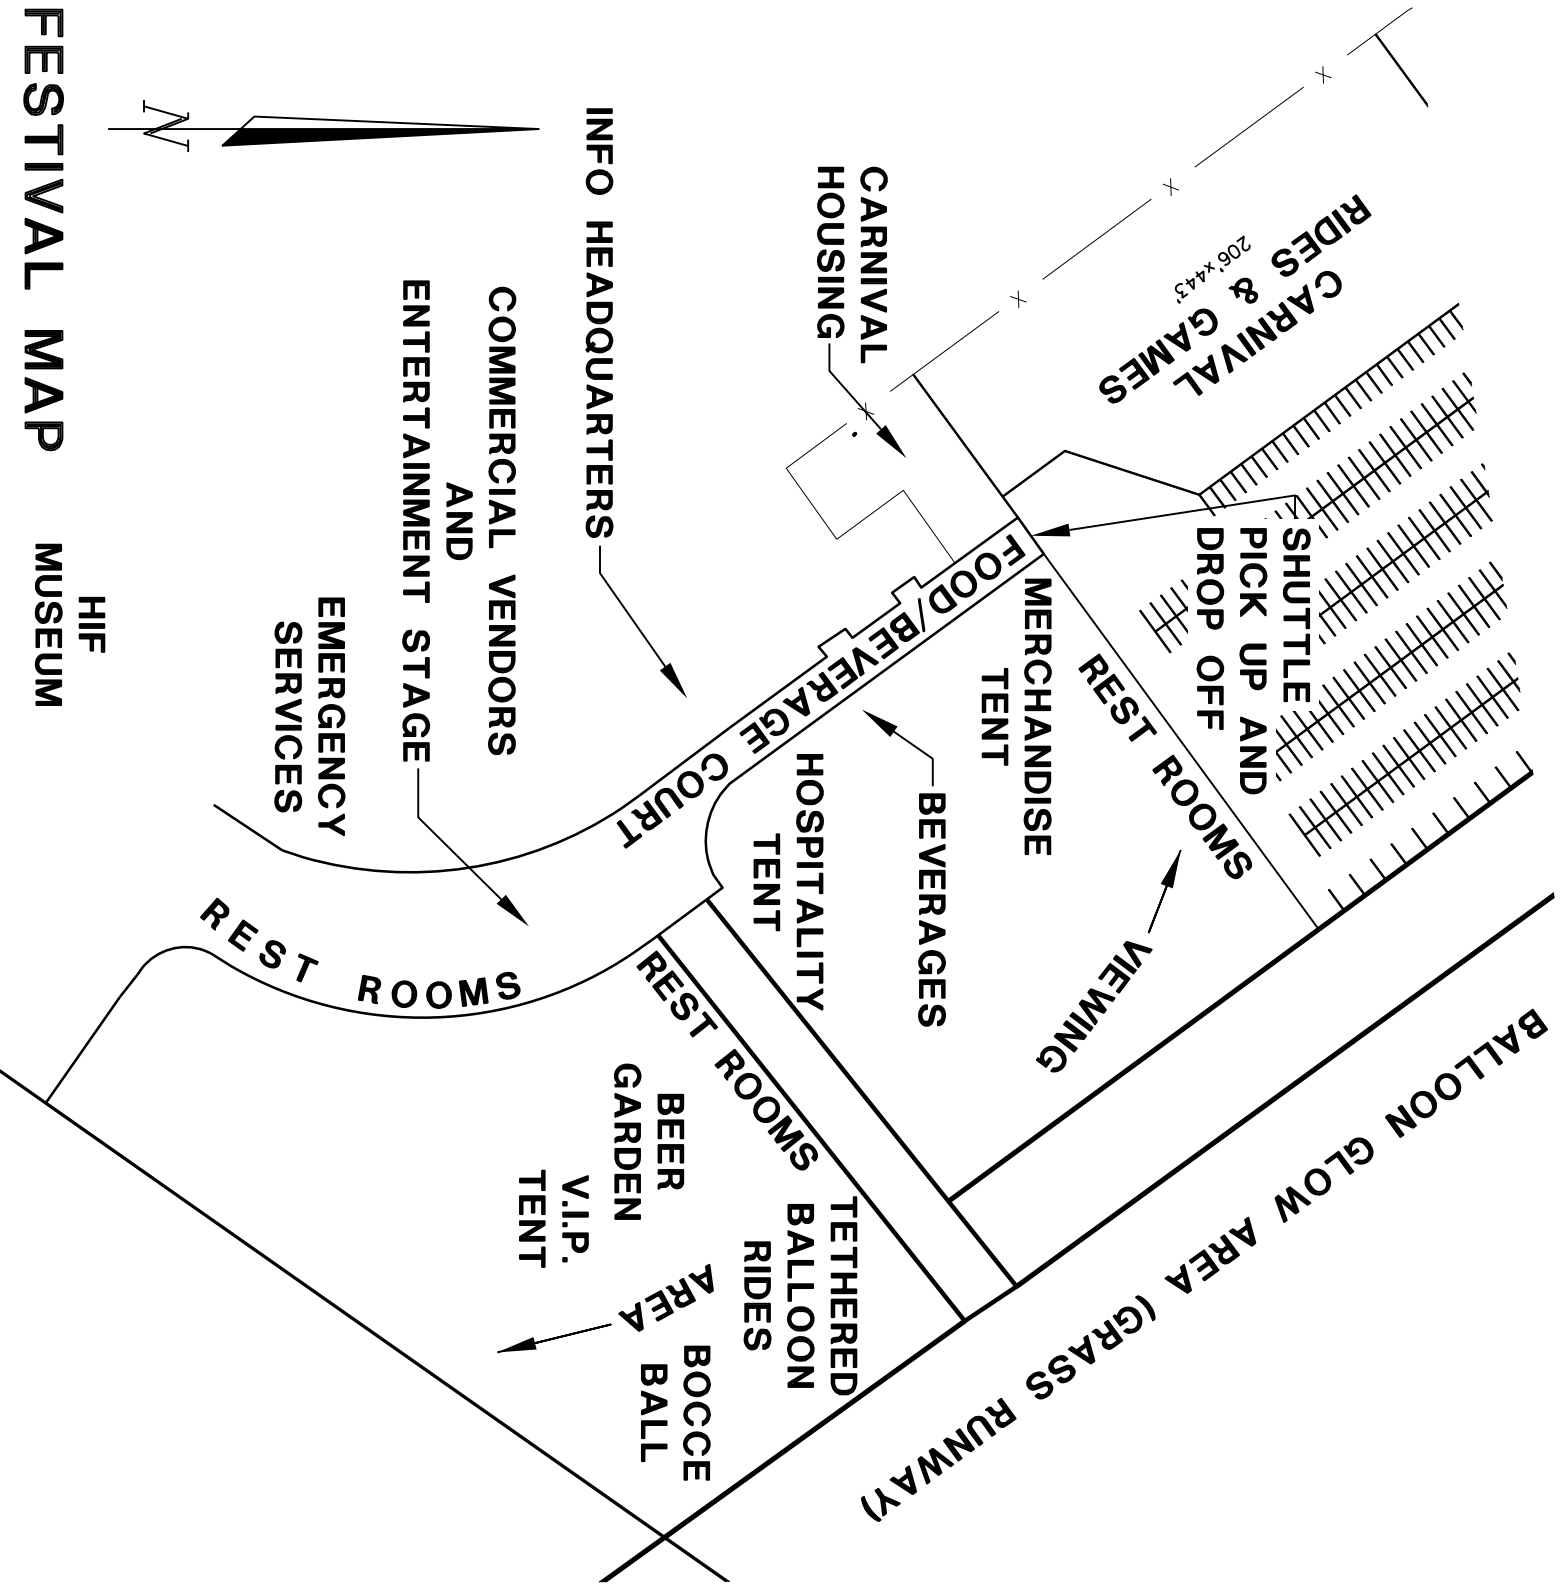

# 2010 FESTIVAL MAP

HIF  
MUSEUM

CARNIVAL  
RIDES & GAMES  
206' x 443'

SHUTTLE  
PICK UP AND  
DROP OFF

REST ROOMS

VIEWING

BALLOON GLOW AREA (GRASS RUNWAY)

CARNIVAL  
HOUSING

INFO HEADQUARTERS

COMMERCIAL VENDORS  
AND  
ENTERTAINMENT STAGE

EMERGENCY  
SERVICES

FOOD/BEVERAGE COURT

MERCHANDISE  
TENT

BEVERAGES

HOSPITALITY  
TENT

REST ROOMS

BEER  
GARDEN

V.I.P.  
TENT

TETHERED  
BALLOON  
RIDES

BOCCE  
BALL  
AREA

REST ROOMS

EMERGENCY  
SERVICES