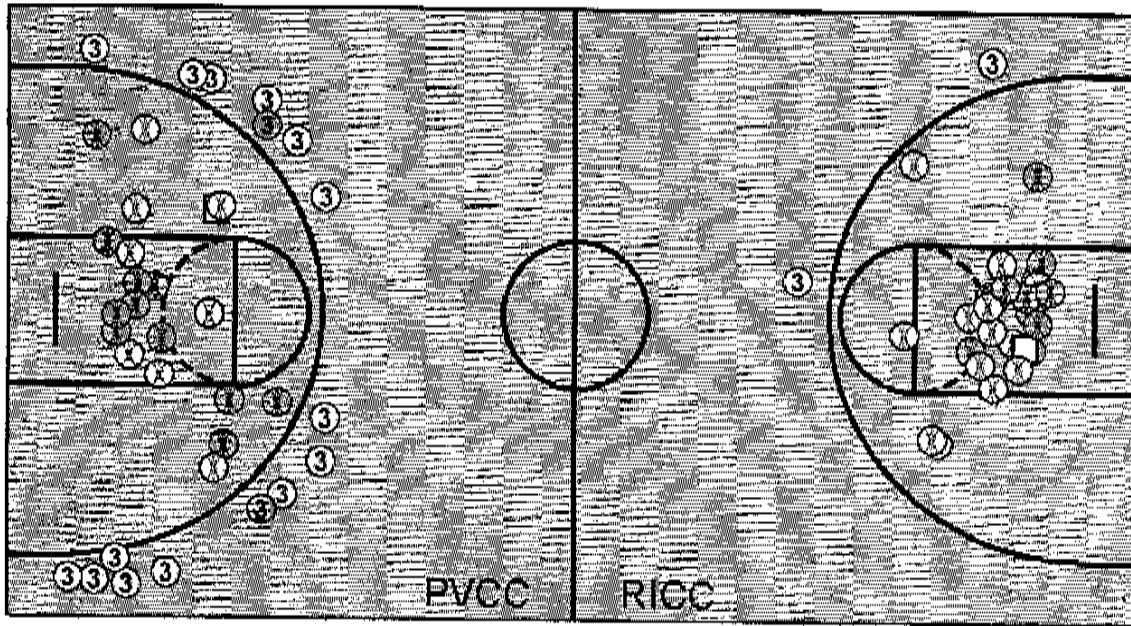

□ Block   X Miss   ● Made

RICC	FG	FGA	PCT	3P	3PA	PCT	FT	FTA	PCT	ORB	DRB	TRB	PF	A	TO	BK	STPTS	
2nd	11	29	37.9	0	2	0.0	23	33	69.7	10	19	29	16	4	12	1	4	45
	11	29	37.9	0	2	0.0	23	33	69.7	10	19	29	16	4	12	1	4	45
PVCC	FG	FGA	PCT	3P	3PA	PCT	FT	FTA	PCT	ORB	DRB	TRB	PF	A	TO	BK	STPTS	
2nd	13	37	35.1	2	17	11.8	15	26	57.7	11	16	27	21	6	7	1	2	43
	13	37	35.1	2	17	11.8	15	26	57.7	11	16	27	21	6	7	1	2	43

DakStats by Daktronics Inc. Brookings, SD