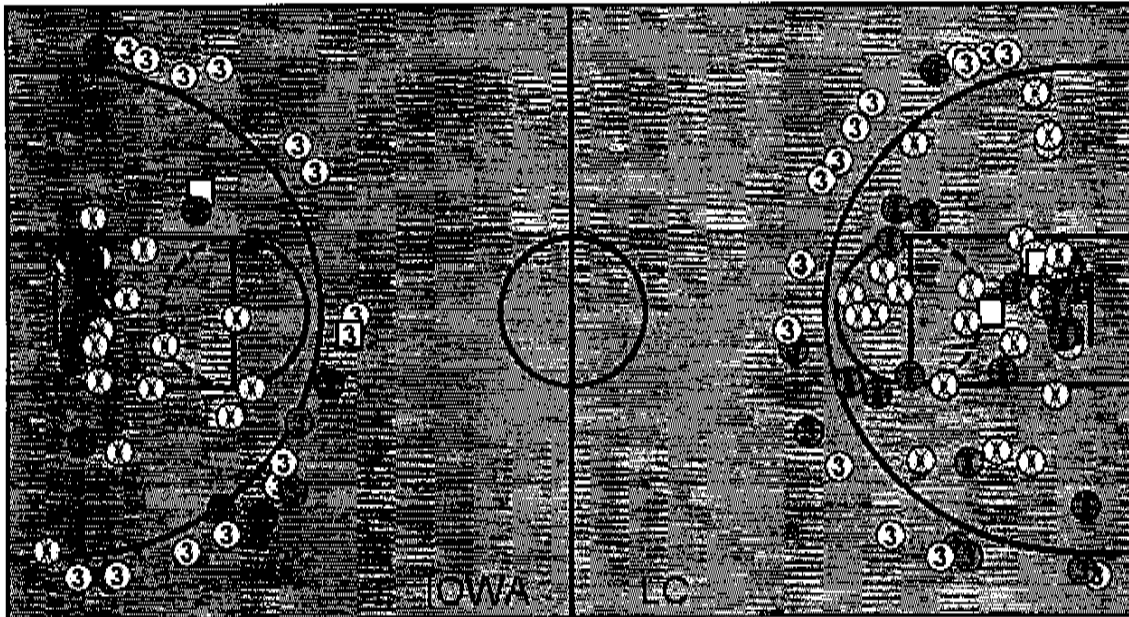

□ Block   ⊗ Miss   ● Made

LC	FG	FGA	PCT	3P	3PA	PCT	FT	FTA	PCT	ORB	DRB	TRB	PF	A	TO	BK	ST	PPTS
1st	17	38	44.7	5	13	38.5	2	2	100.0	8	14	22	6	7	5	1	4	41
2nd	14	35	40.0	1	7	14.3	9	13	69.2	8	10	18	7	6	6	2	4	38
	31	73	42.5	6	20	30.0	11	15	73.3	16	24	40	13	13	11	3	8	79

IOWA	FG	FGA	PCT	3P	3PA	PCT	FT	FTA	PCT	ORB	DRB	TRB	PF	A	TO	BK	ST	PPTS
1st	10	29	34.5	4	11	36.4	8	10	80.0	6	12	18	5	7	7	3	4	32
2nd	16	34	47.1	3	11	27.3	4	9	44.4	8	15	23	12	6	10	1	5	39
	26	63	41.3	7	22	31.8	12	19	63.2	14	27	41	17	13	17	4	9	71

SCORE BY PERIODS	1st	2nd	TOTAL
Louisburg College	41	38	79
Iowa Central CC	32	39	71

DakStats by Daktronics Inc. Brookings, SD