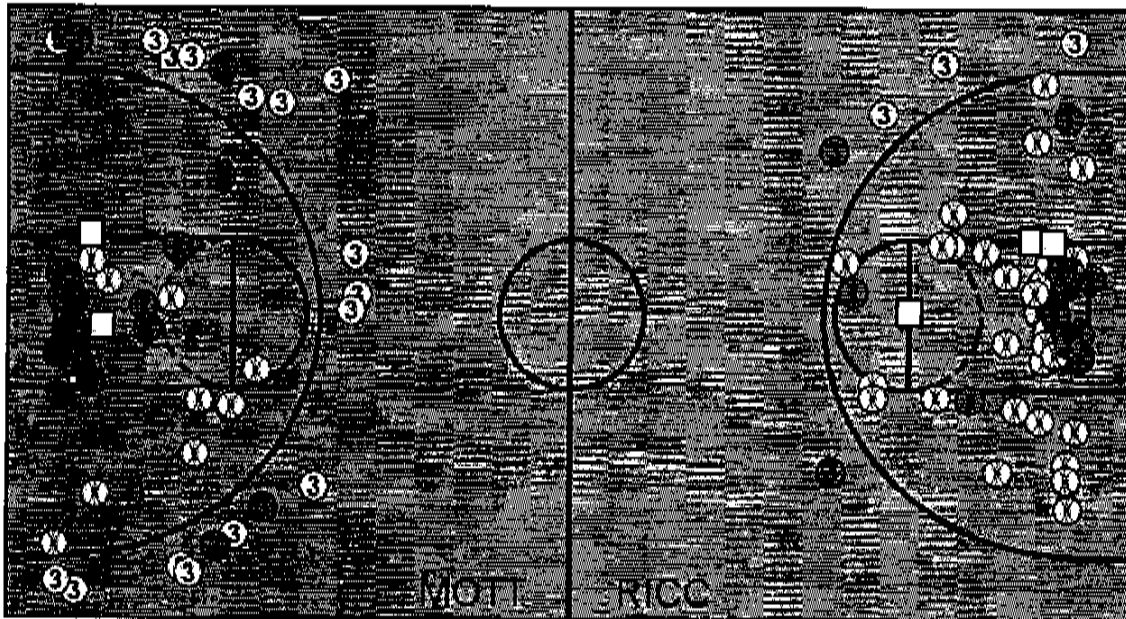

Both Teams

file:///F:/Game%20%2326%20Shot%20Chart%20FINAL.htm

□ Block      ⊗ Miss      ● Made

RICC	FG	FGA	PCT	3P	3PA	PCT	FT	FTA	PCT	ORB	DRB	TRB	PF	A	TO	BK	STPTS	
1st	10	32	31.3	1	3	33.3	2	5	40.0	8	11	19	4	5	8	2	5	23
2nd	12	30	40.0	1	2	50.0	12	19	63.2	13	10	23	12	3	9	2	5	37
	22	62	35.5	2	5	40.0	14	24	58.3	21	21	42	16	8	17	4	10	60

MOTT	FG	FGA	PCT	3P	3PA	PCT	FT	FTA	PCT	ORB	DRB	TRB	PF	A	TO	BK	STPTS	
1st	12	31	38.7	2	15	13.3	3	3	100.0	7	16	23	8	6	9	3	3	29
2nd	14	26	53.8	3	7	42.9	10	14	71.4	2	12	14	14	7	6	1	7	41
	26	57	45.6	5	22	22.7	13	17	76.5	9	28	37	22	13	15	4	10	70