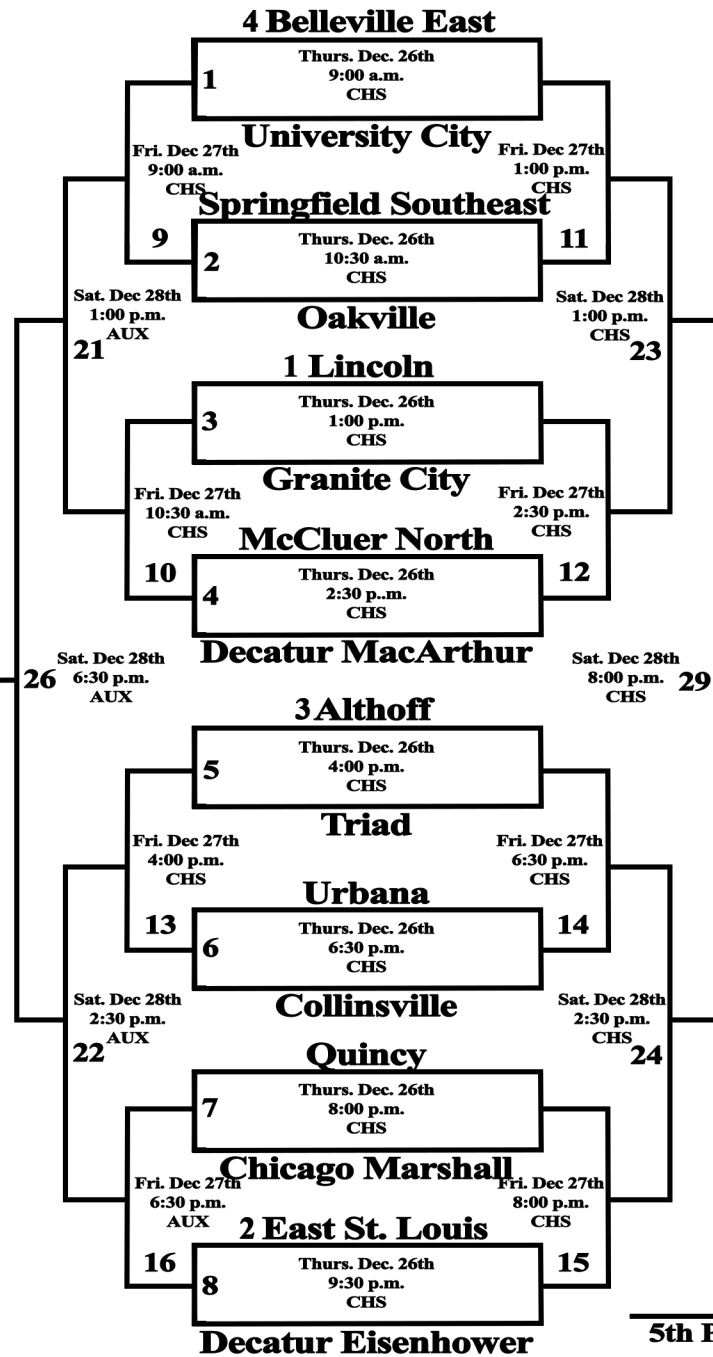

Collinsville
High
School
and
Schnucks

30th Annual
Holiday
Classic
December 26, 27, and 28

**CONSOLATION
 CHAMPION**

**TOURNAMENT
 CHAMPION**

L Game 9
 Sat. Dec 28th
 9:00 a.m. **17**
 AUX

L Game 10
L Game 13

Sat. Dec 28th
 10:30 a.m. **18**
 AUX

L Game 16

L Game 23
 Sat. Dec 28th
 6:30 p.m. **28**
 CHS

3rd PLACE

L Game 24
L Game 11

Sat. Dec 28th
 9:00 a.m. **19**
 CHS

L Game 12
L Game 14

Sat. Dec 28th
 10:30 a.m. **20**
 CHS

L Game 15

5th PLACE

Sat. Dec 28th
 4:00 p.m. **27**
 CHS

L Game 19
 Sat. Dec 28th
 4:00 p.m. **25**
 AUX

7th PLACE

L Game 20