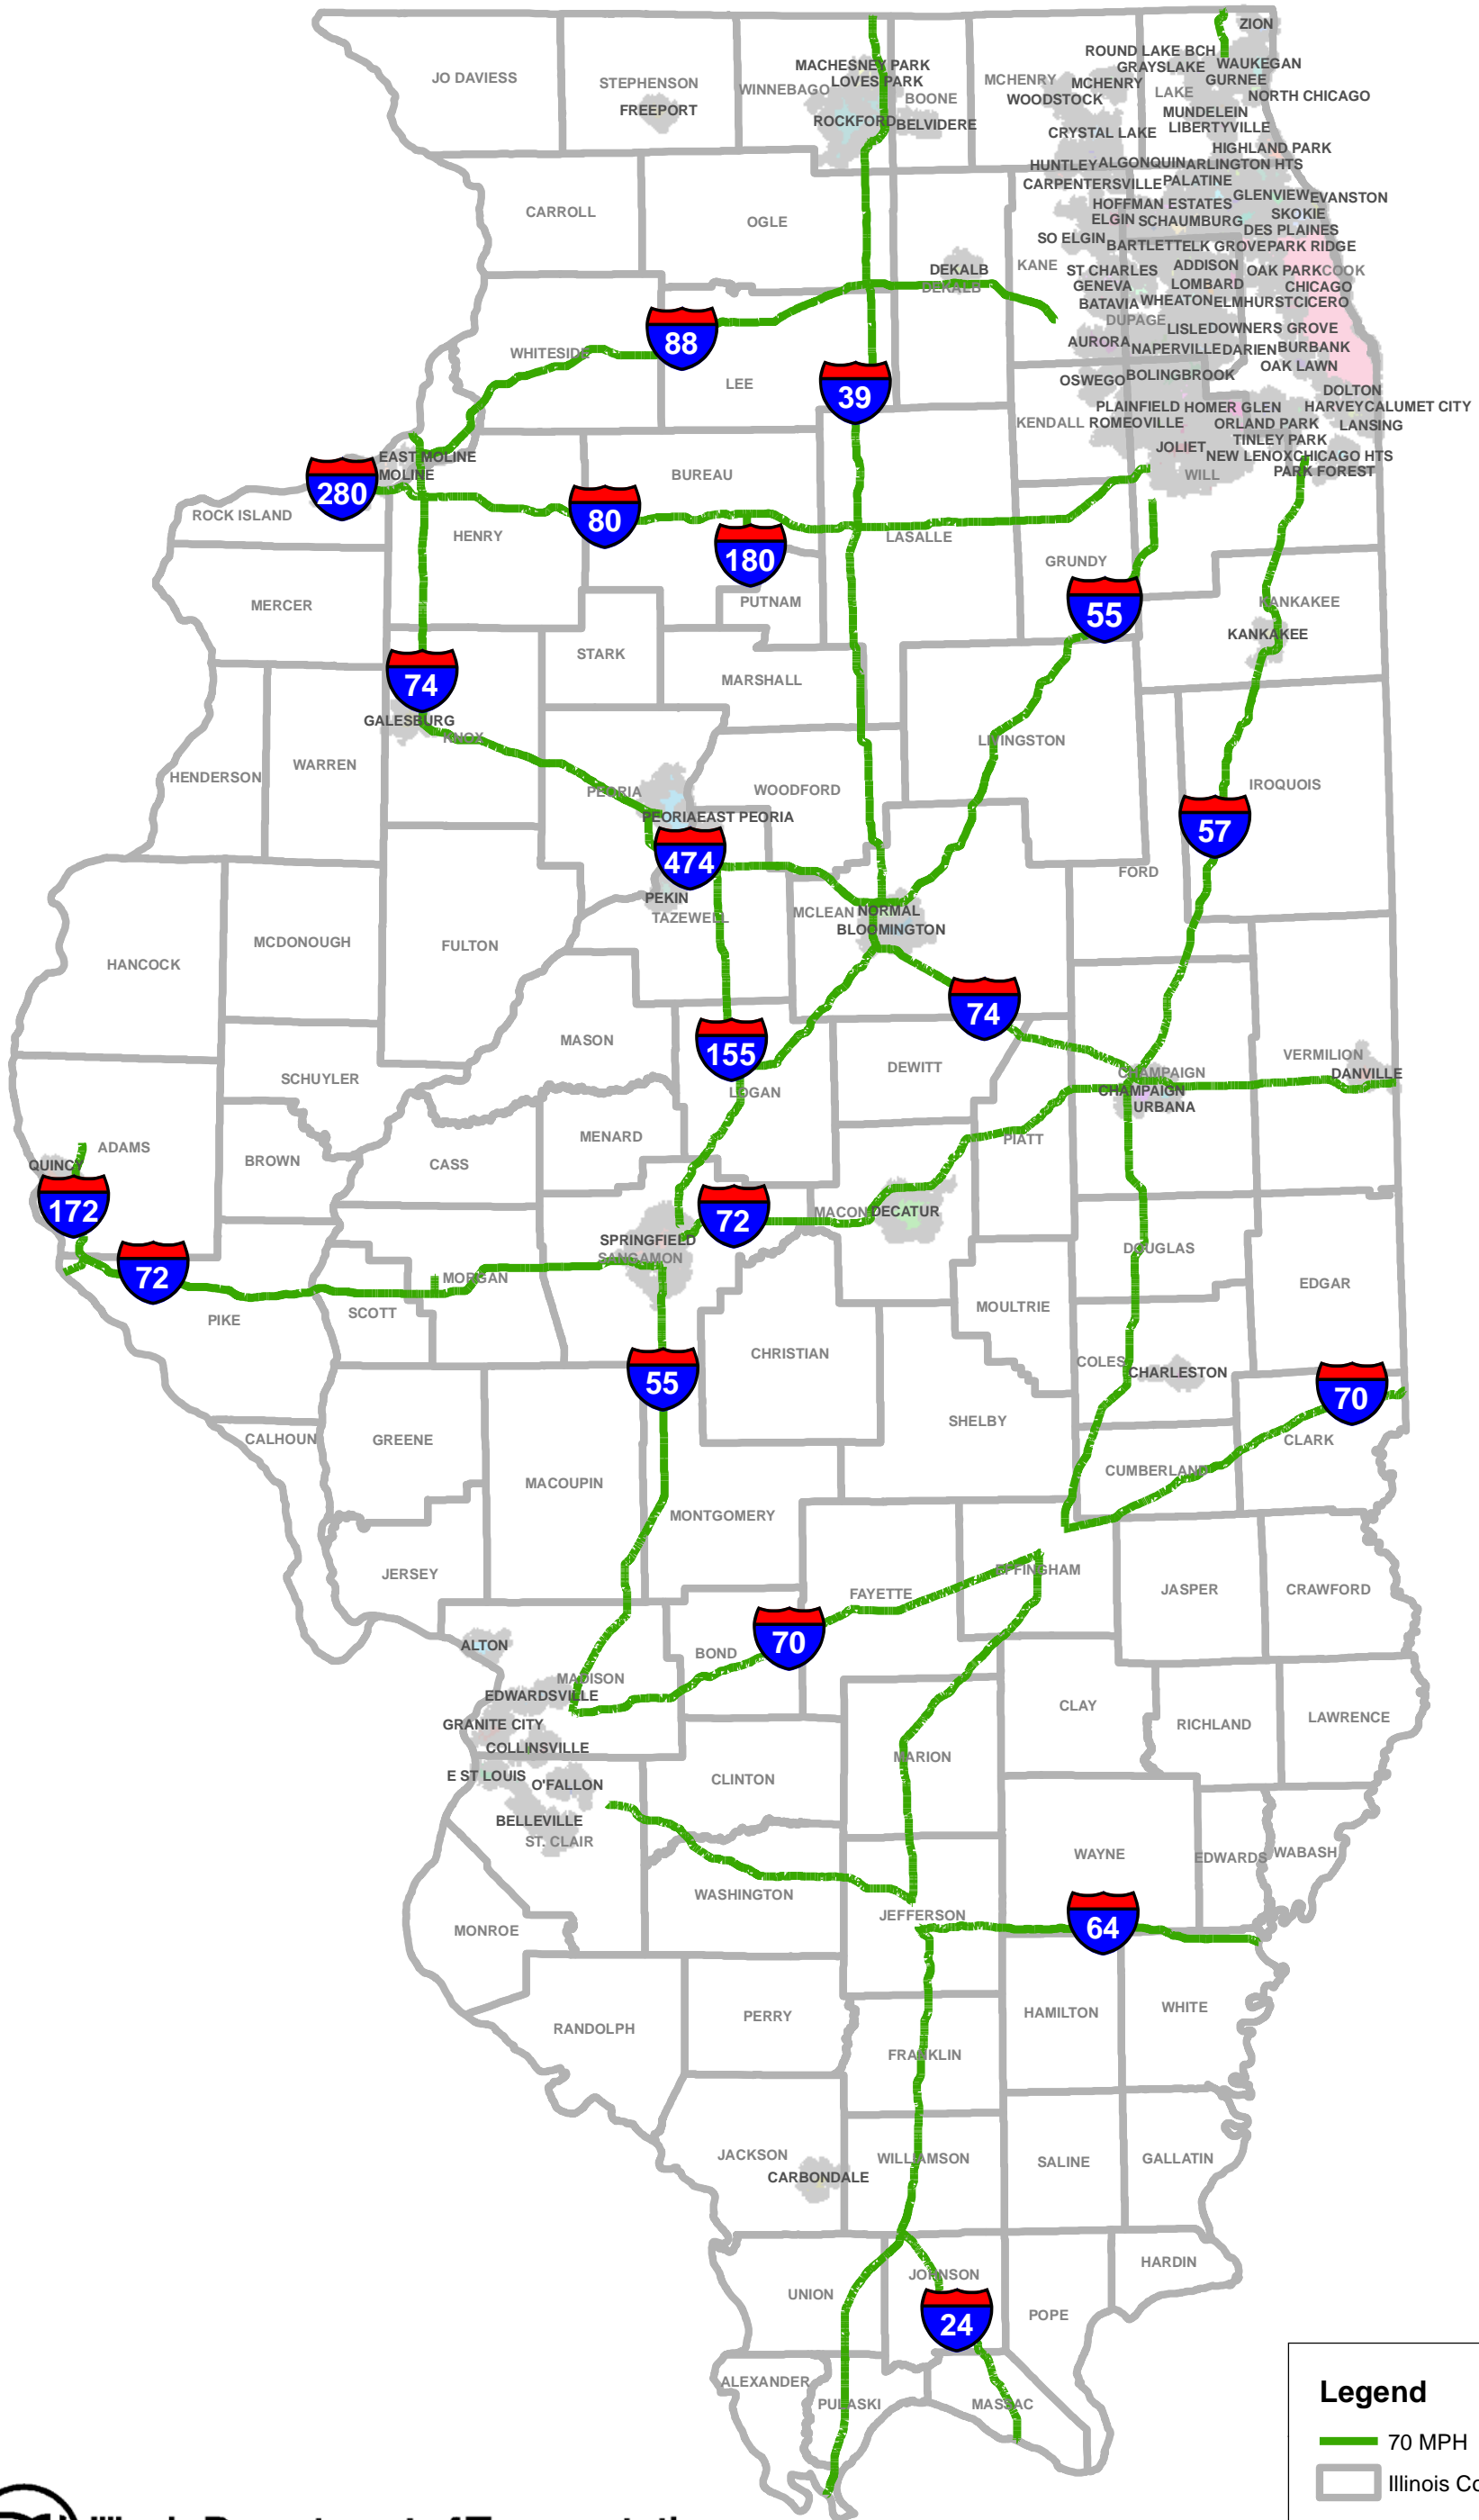

70 MPH Illinois Interstate Speed Limits

Legend

-  70 MPH
-  Illinois Counties