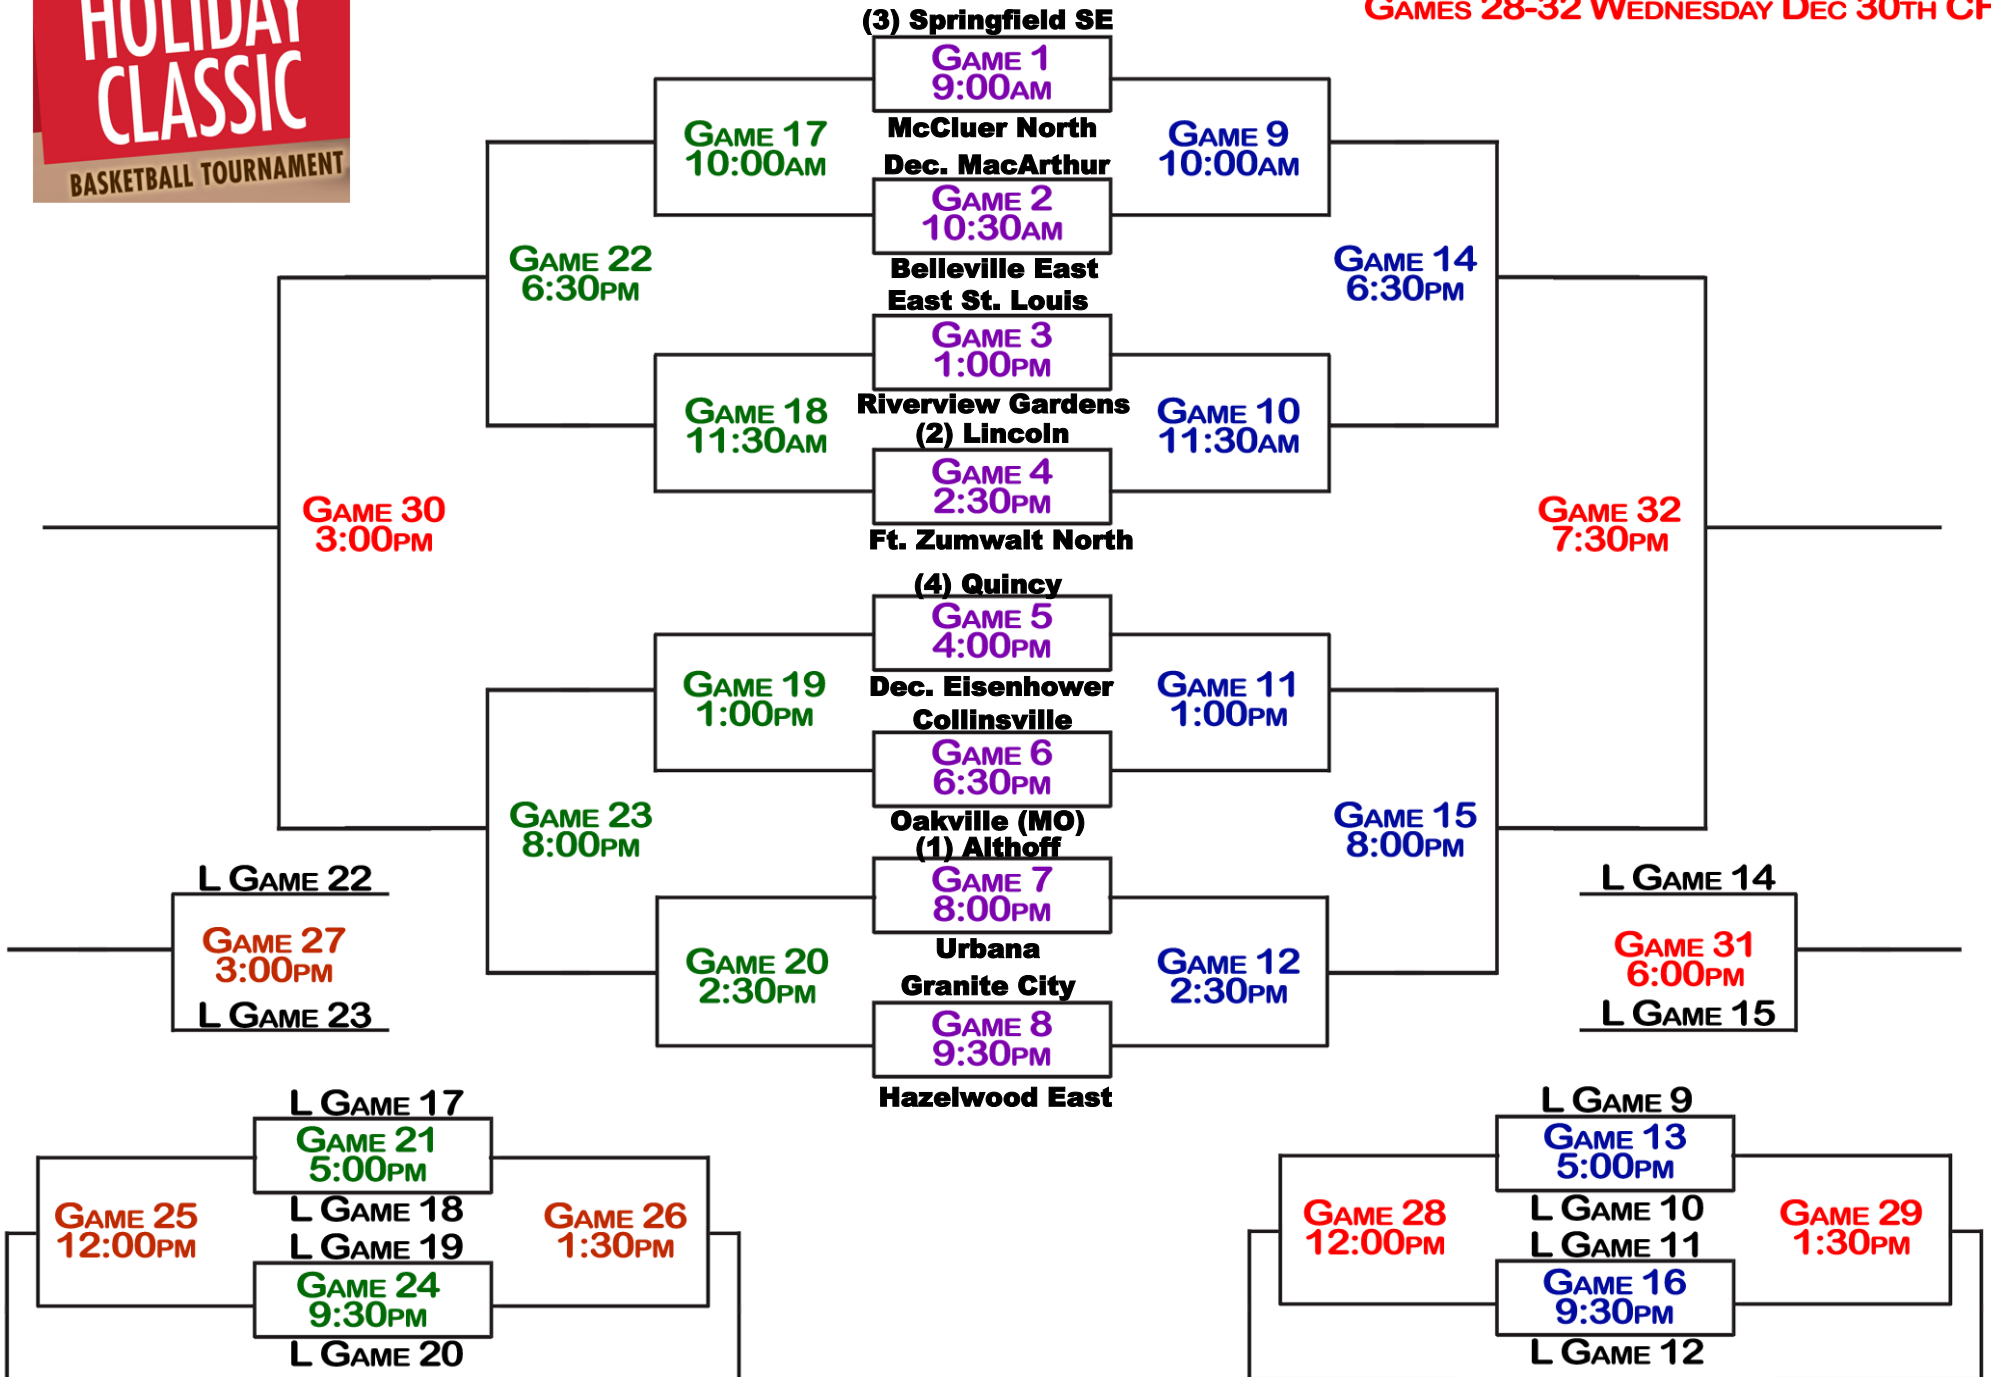

GAMES 1-8 - MONDAY DEC 28TH CHS
GAMES 9-16 TUESDAY DEC 29TH CHS
GAMES 17-24 TUESDAY DEC 29TH AUX
GAMES 25-27 WEDNESDAY DEC 30TH AUX
GAMES 28-32 WEDNESDAY DEC 30TH CHS

TEAMS LISTED ON THE TOP OF THE BRACKET WILL WEAR WHITE UNIFORMS.