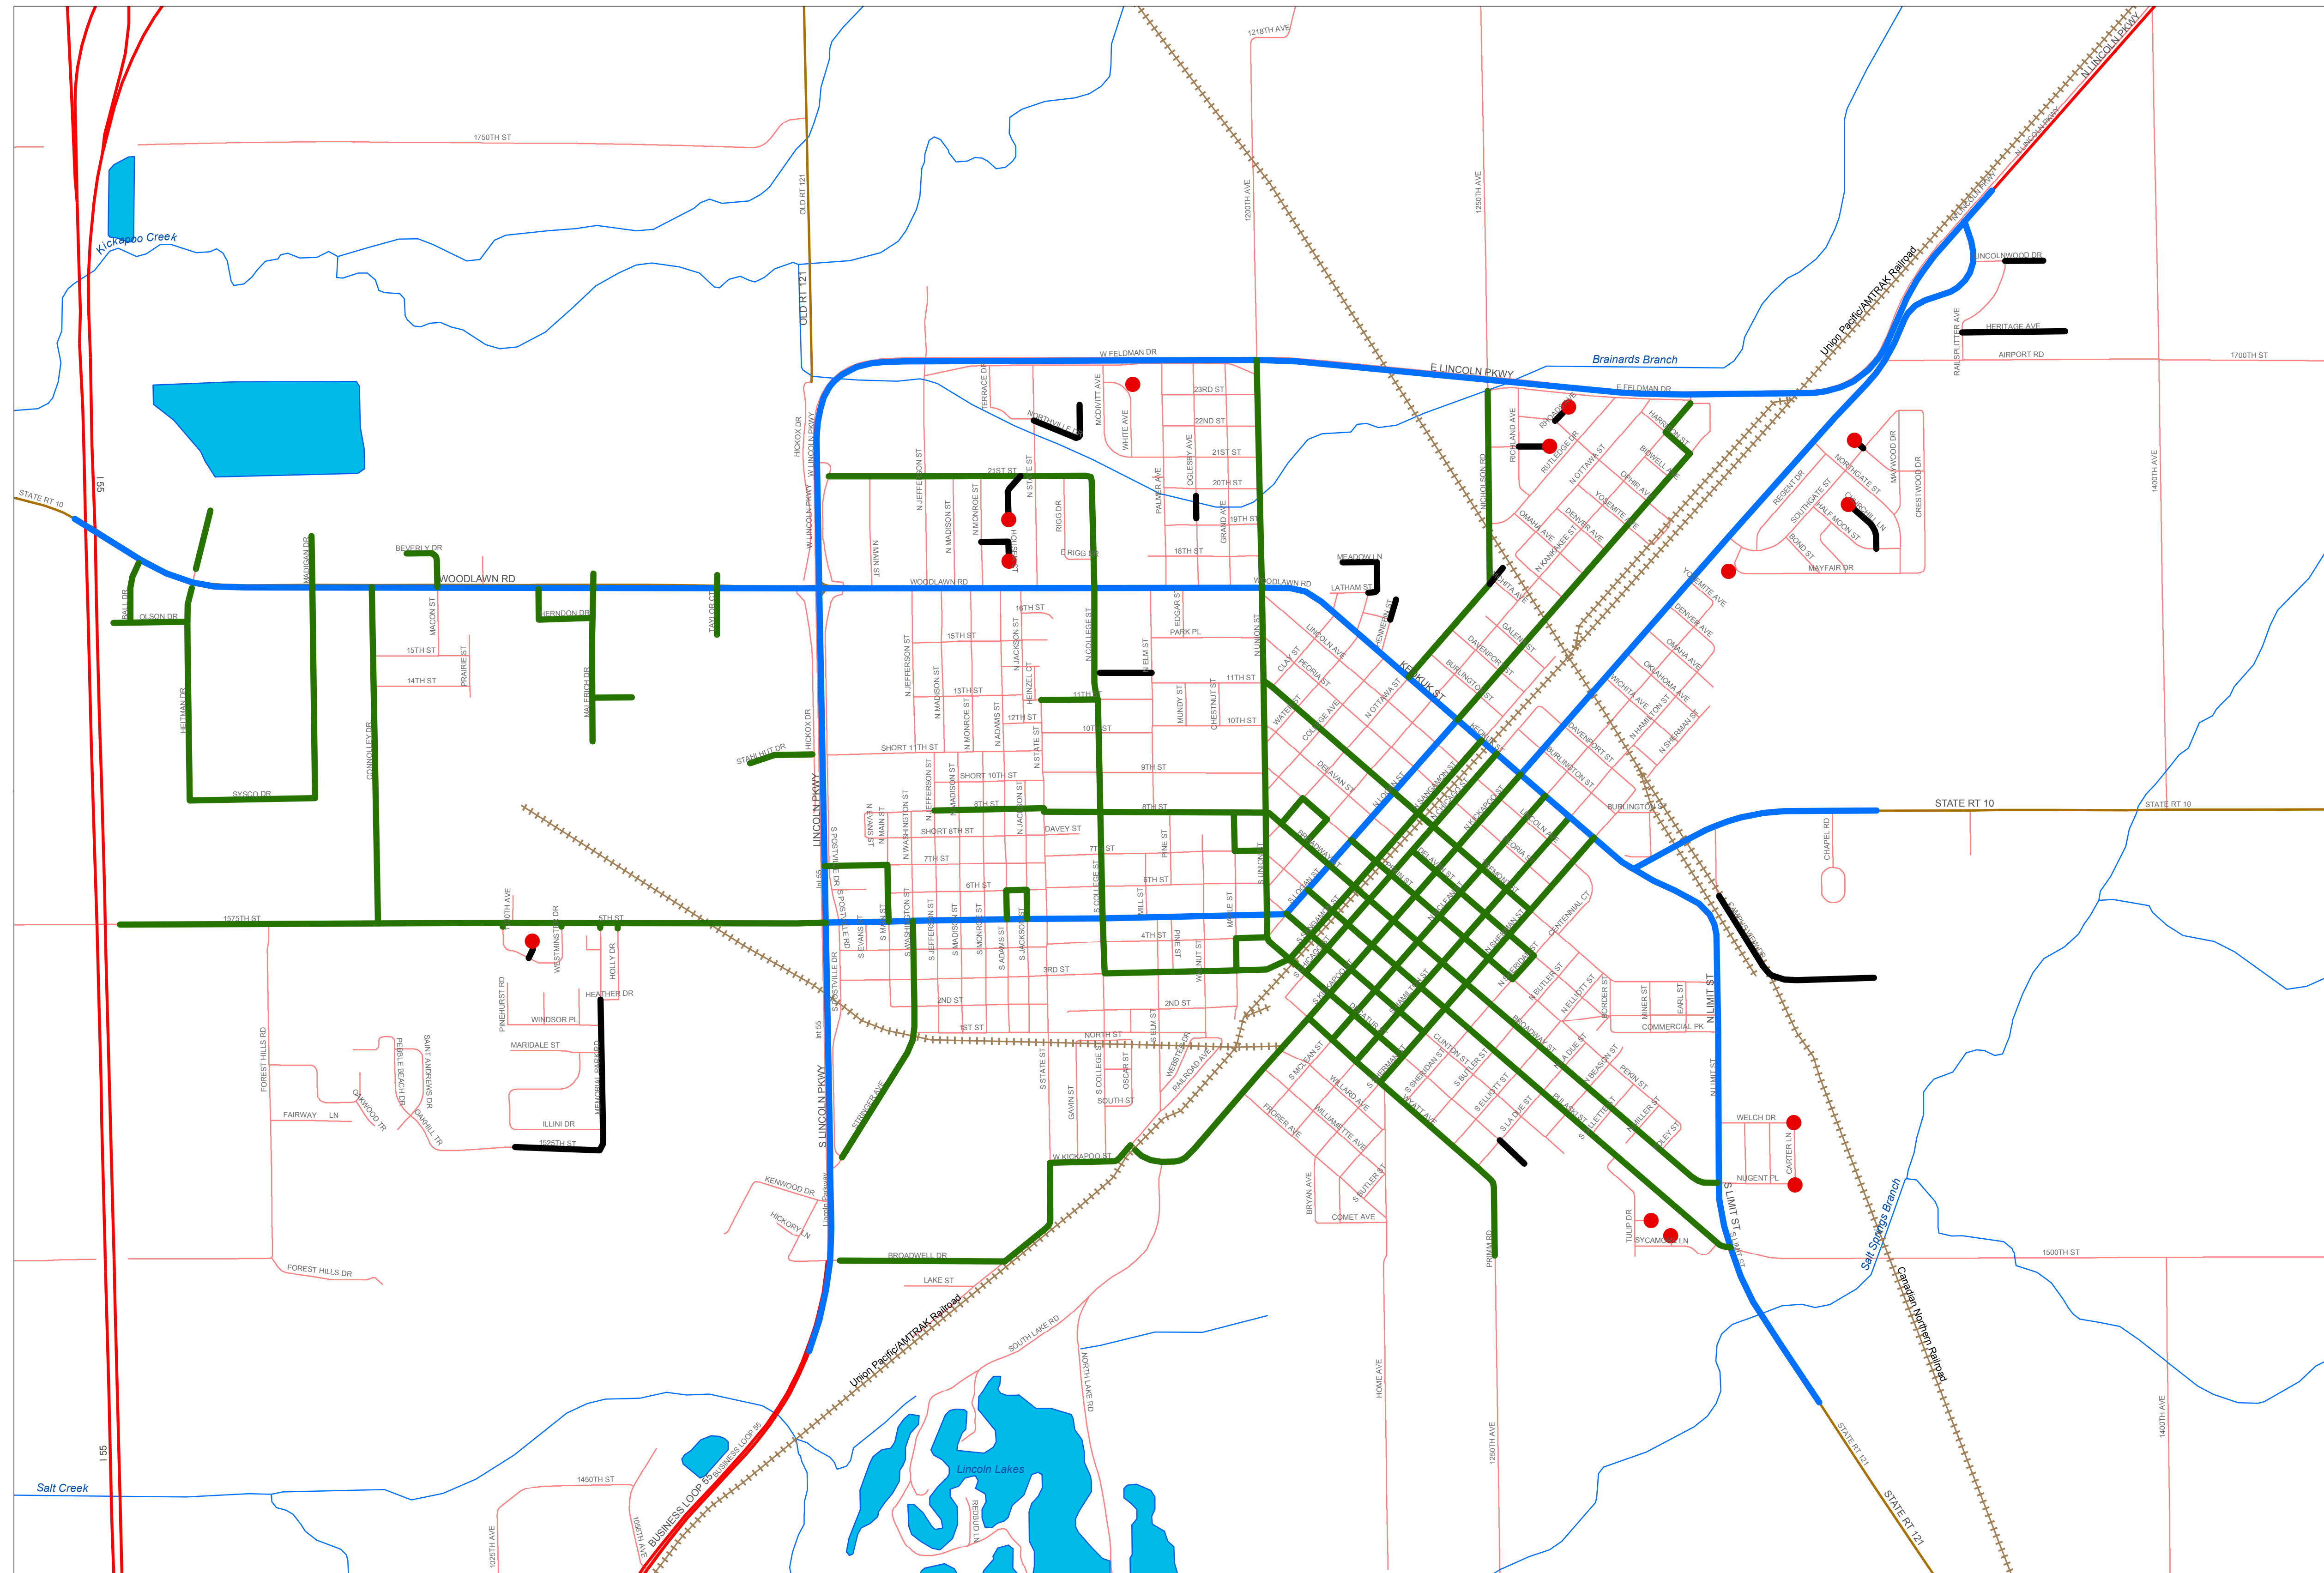

# SNOW REMOVAL ROUTES

## CITY OF LINCOLN

## Legend

-  Dead Ends
-  Main Routes
-  State Route
-  Culdesacs