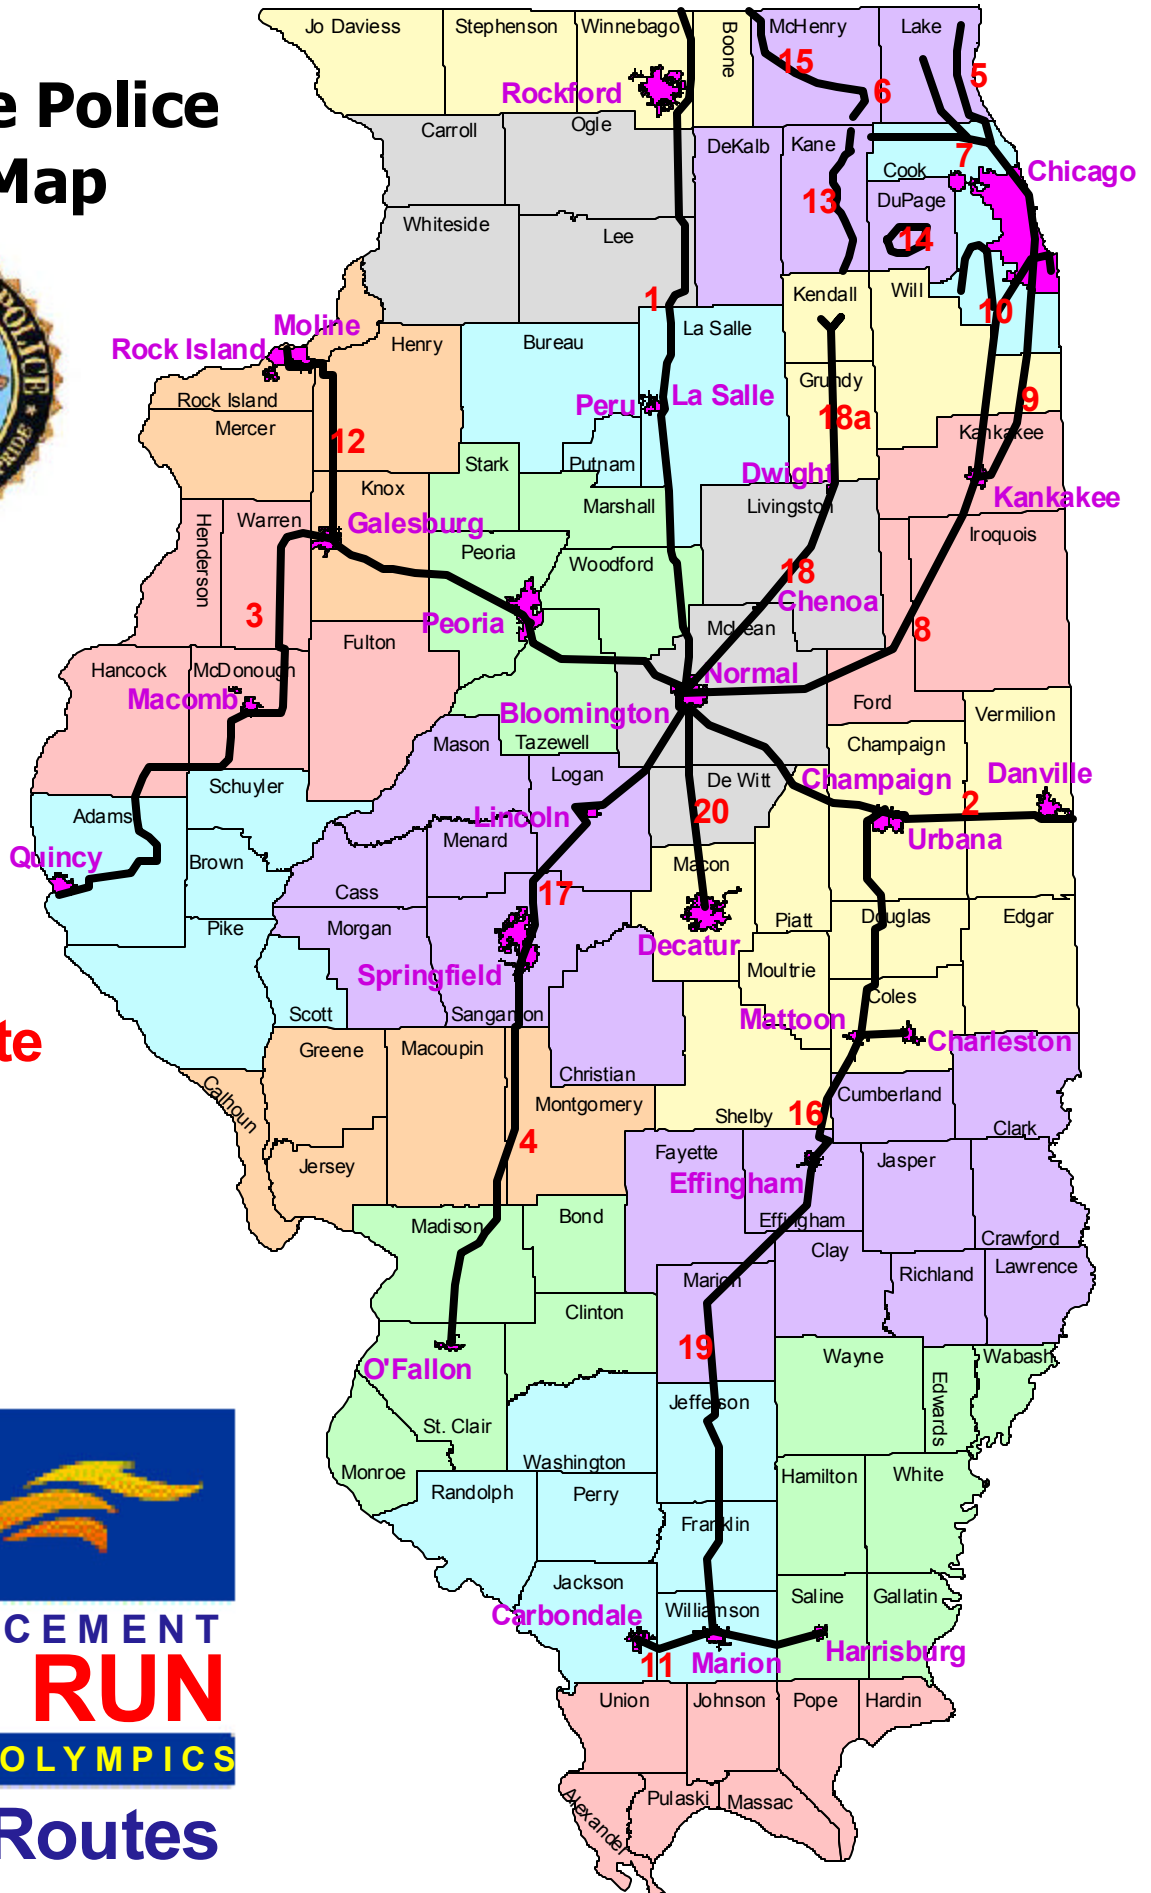

Illinois State Police District Map

= Leg Route

LAW ENFORCEMENT
TORCH RUN
 FOR SPECIAL OLYMPICS

2006 Leg Routes