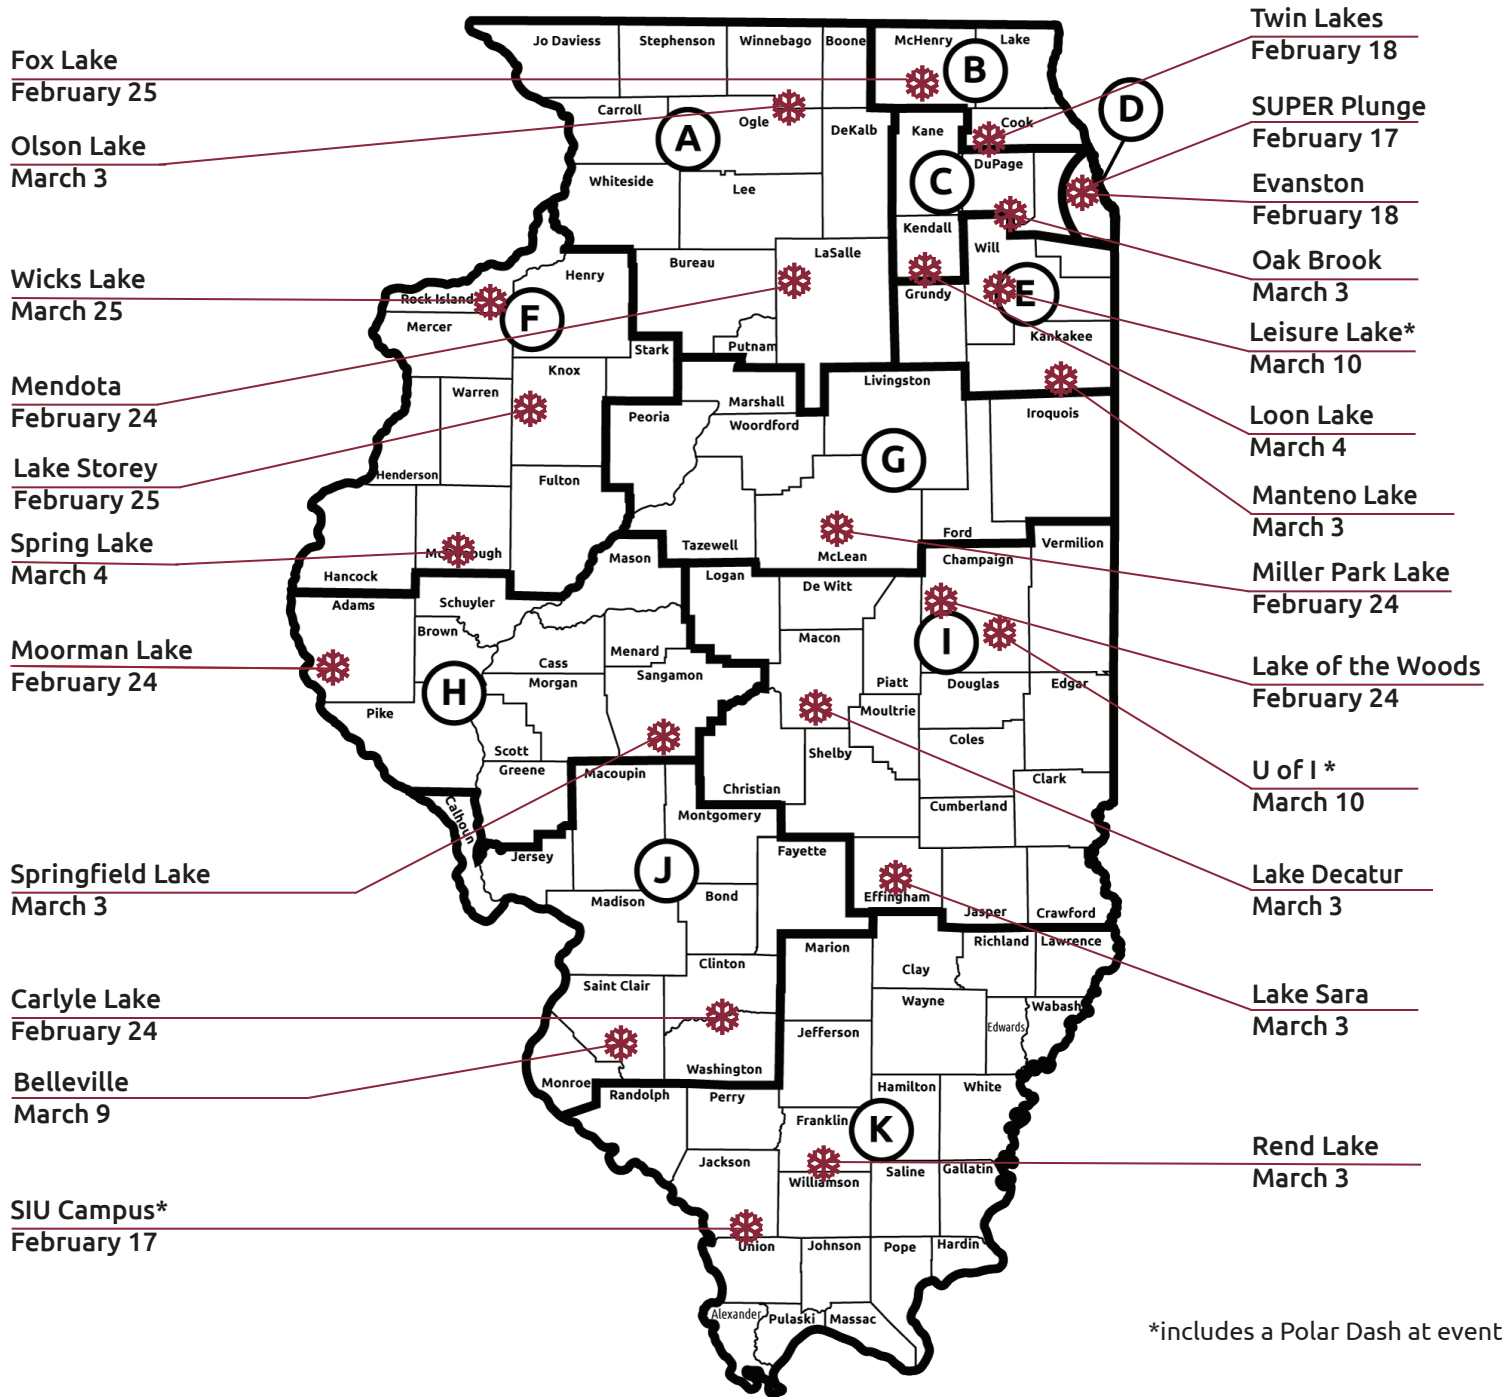

2018 Law Enforcement Torch Run® Polar Plunge Locations, Dates

2018 Law Enforcement Torch Run® Polar Plunge Locations

Friday, February 16 - 17
SUPER PLUNGE
Lake Michigan, Clark Street Beach, Evanston

Saturday, February 17
SIU Campus Lake, Carbondale

Sunday, February 18
Lake Michigan, Clark Street Beach, Evanston
Twin Lakes, Palatine

Saturday, February 24
Miller Park Lake, Bloomington
Moorman Lake, Quincy
Carlyle Lake, Carlyle
Lake Mendota, Mendota

Saturday, February 24 - Continued
Lake of the Woods, Mahomet

Sunday, February 25
Lake Storey, Galesburg
Fox Lake, Fox Lake

Saturday, March 3
Lake Sara, Effingham
Manteno Lake, Manteno
Rend Lake, Benton
Springfield Lake, Chatham
Lake Decatur, Decatur
Olson Lake, Rockford
Oak Brook Bath & Tennis Club, Oak Brook

Sunday, March 4
Spring Lake, Macomb
Loon Lake, Yorkville

Friday, March 9
4204 Banquet Center, Belleville

Saturday, March 10
Leisure Lake, Joliet
U of I, Champaign

Sunday, March 25
Wick's Lake, Rock Island