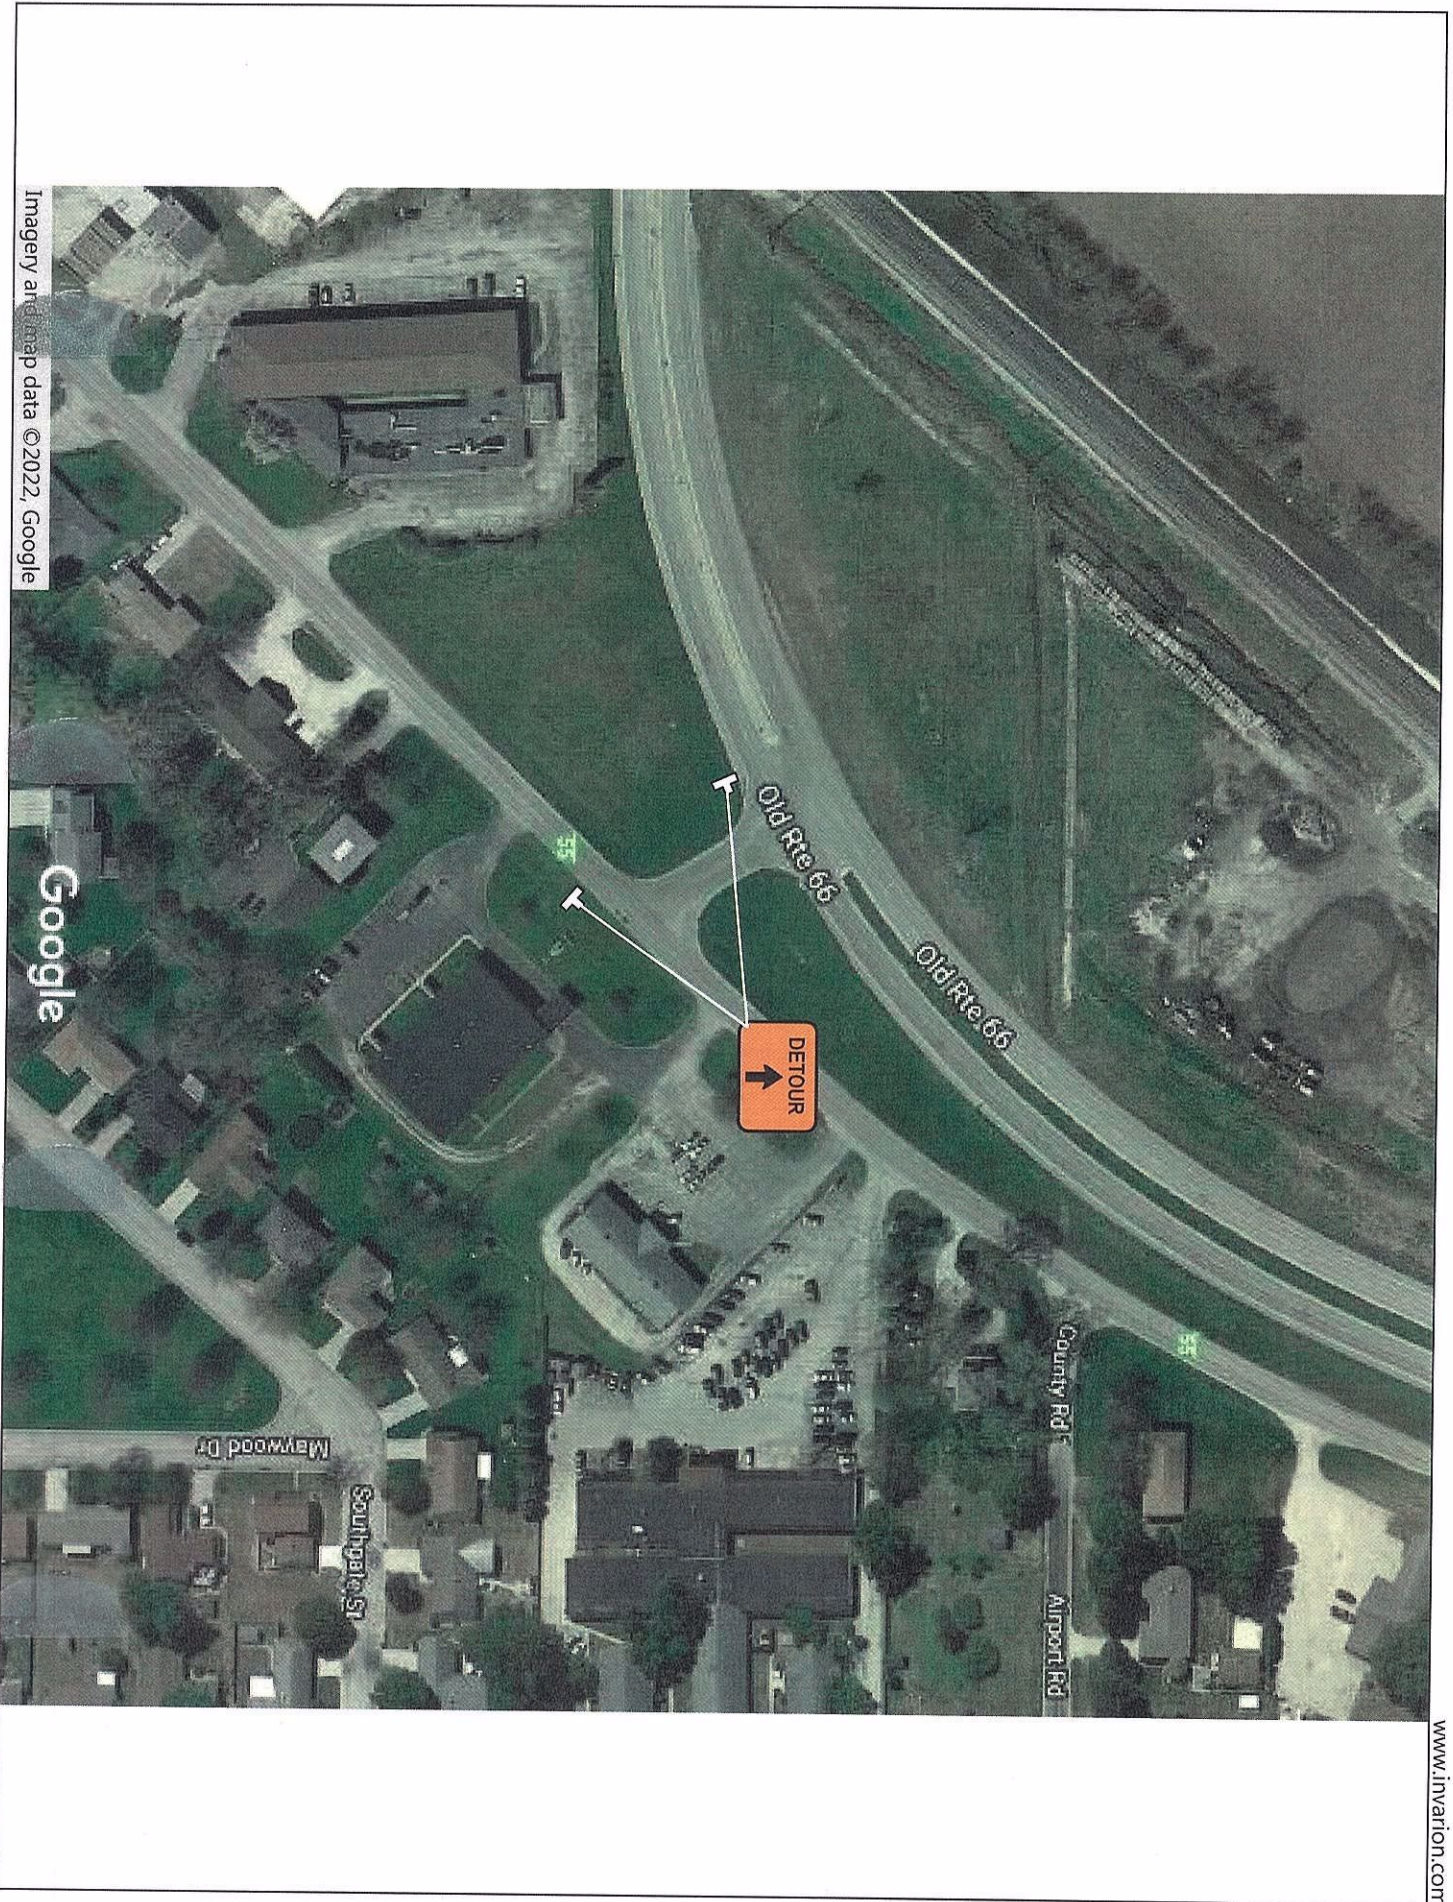

Close Wednesday 11-2-22 8 AM

Open Friday 11-4-22 8 AM

www.invarion.com

Manifest
10 x T-3 Blank
3 x M4-9 detour (L)
3 x M4-9 detour (R)
3 x M4-V3L
3 x M4-V3R
3 x W20-3 ROAD CLOSED AHEAD
2 x M4-9 Detour Straight
2 x T3 ROAD CLOSED R11-2
2 x W20-2 DETOUR AHEAD
2 x W20-3a ROAD CLOSED 500FT

Date: - Project: UNION PACIFIC. KEOKUK ST LINCOLN, IL

Comments:
 IDOT STANDARD: 701901 / BLR 17-4 / BLR 21-9 / BLR 22-7
 MUTCD STANDARD: TA-20 / TA-8 / TA-9

290986A

Imagery and map data ©2022, Google