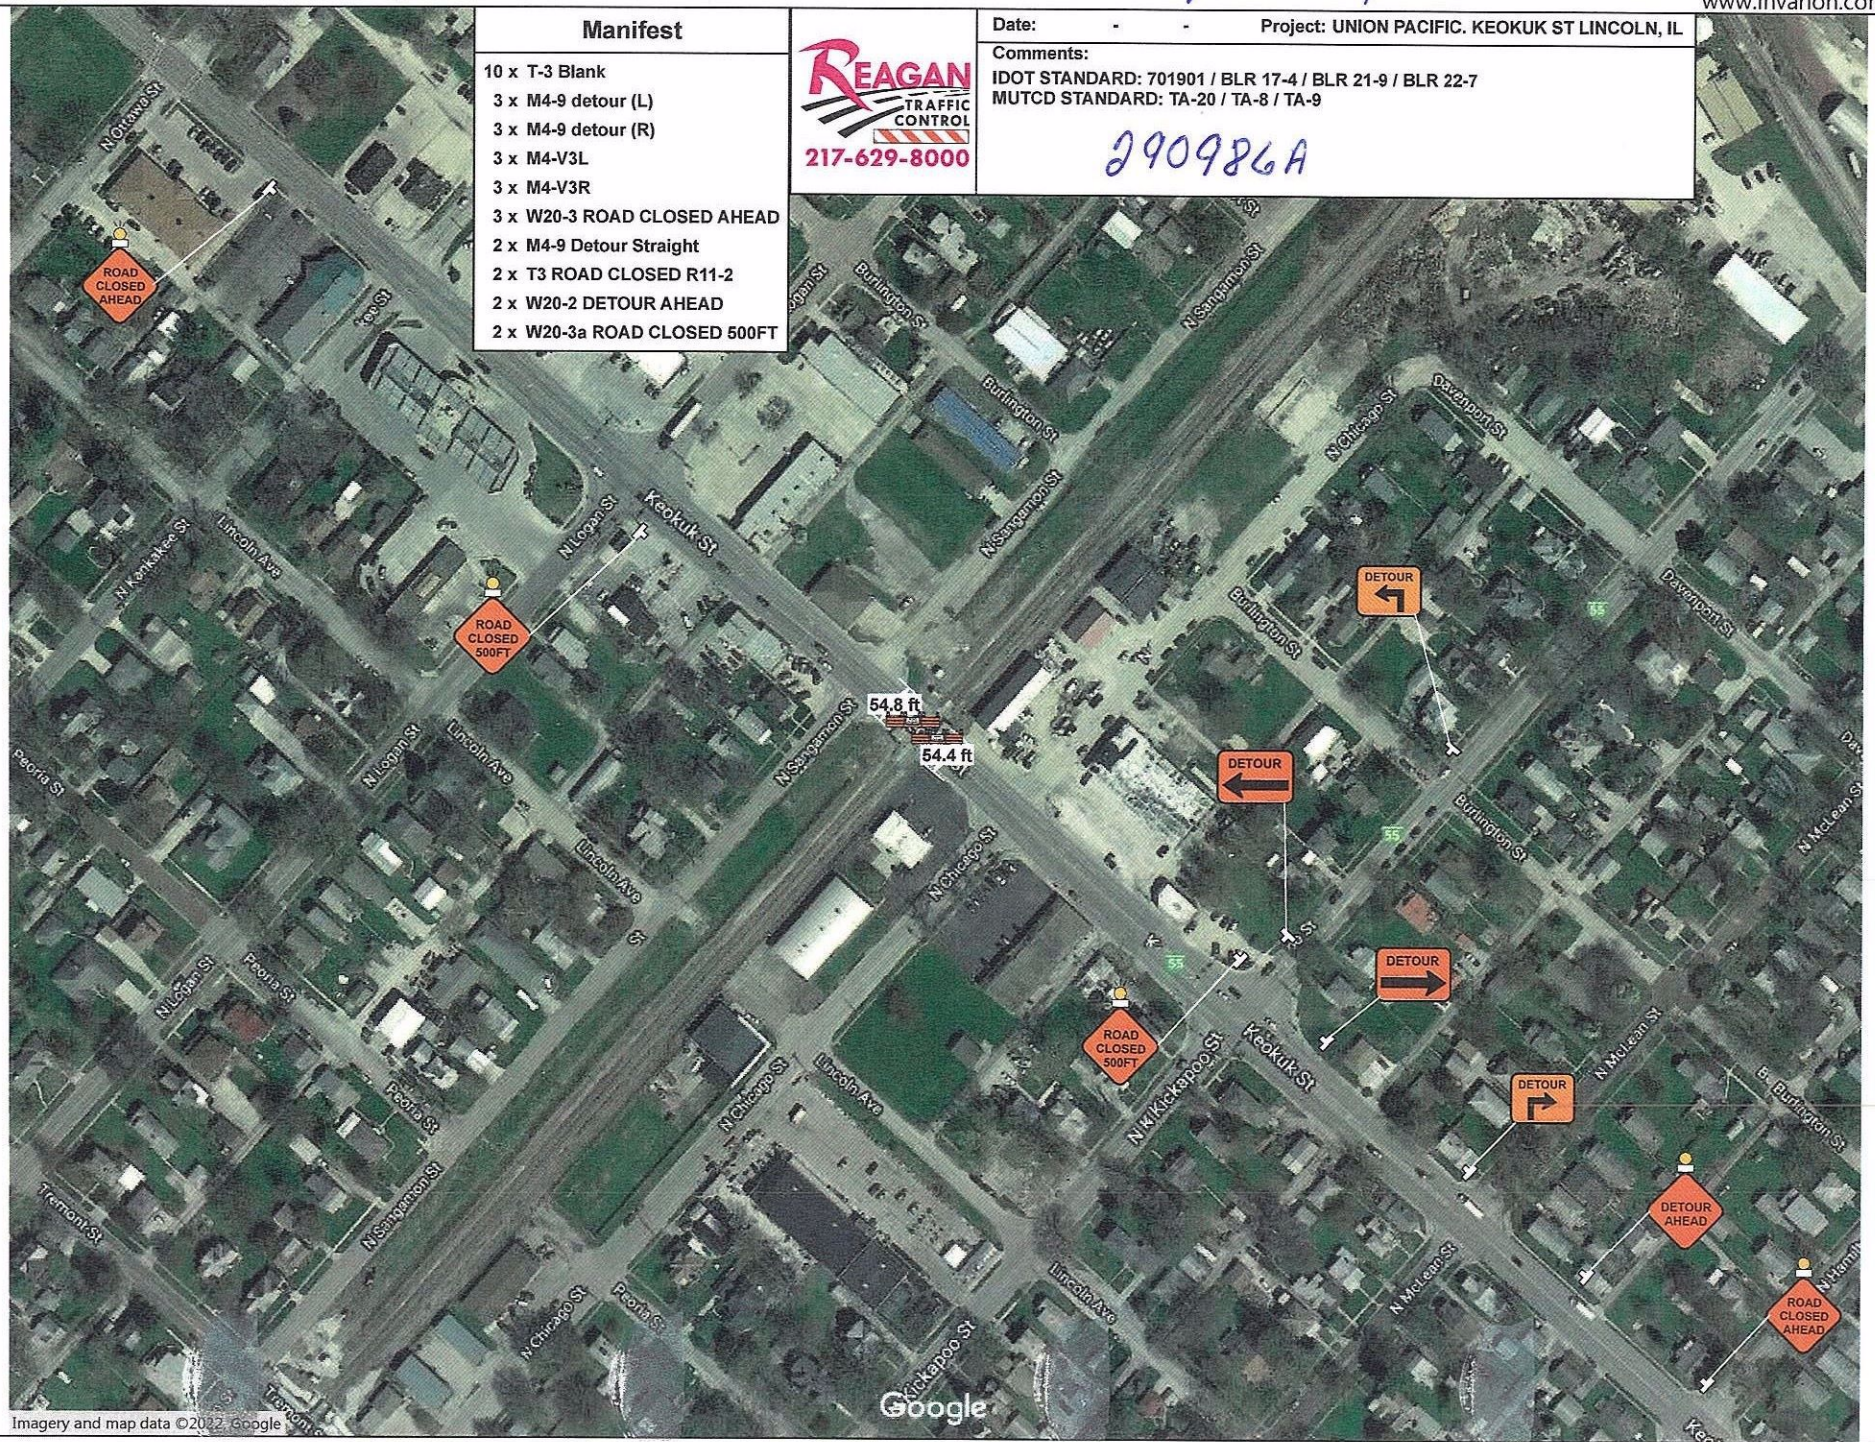

Close Wednesday 11-2-22 8 AM

Open Friday 11-4-22 8 AM

www.invarion.com

Manifest
10 x T-3 Blank
3 x M4-9 detour (L)
3 x M4-9 detour (R)
3 x M4-V3L
3 x M4-V3R
3 x W20-3 ROAD CLOSED AHEAD
2 x M4-9 Detour Straight
2 x T3 ROAD CLOSED R11-2
2 x W20-2 DETOUR AHEAD
2 x W20-3a ROAD CLOSED 500FT

Date: - Project: UNION PACIFIC. KEOKUK ST LINCOLN, IL

Comments:
 IDOT STANDARD: 701901 / BLR 17-4 / BLR 21-9 / BLR 22-7
 MUTCD STANDARD: TA-20 / TA-8 / TA-9

290986A

Imagery and map data ©2022, Google